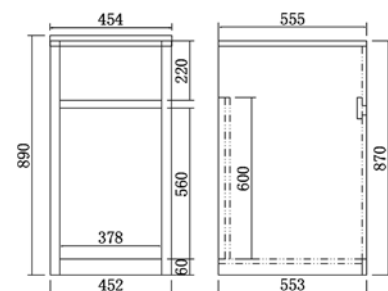

Features: Handmade R10 corner, AIS 304 stainless steel, Thickness: 1.2mm, Square sink, Basket waste

ELEGANT

A

B

C

D

- A** Elegant 780 | Single bowl LHB or RHB | 780 x 480
- B** Elegant 1180 | Double LHB or RHB | 1180 x 480
- C** Elegant 1080 | 1 & 3/4 bowl LHB or RHB | 1080 x 480
- D** Elegant 1380 | Double bowl LHB or RHB | 1380 x 480

Left or Right Hand Bowl

AIS 304 stainless steel

One Tap Hole

Thickness: 0.8mm

Rubber Seal, Mounting Clips & Basket Waste

A

LH

RH

B

C

Ideal Drop in Laundry Troughs feature: AIS 304 stainless steel, Two Tap Holes, Thickness: 0.8mm, Rinse By Pass, Rubber Seal, Mounting Clips & Basket Waste

FLUSH

45L Trough and Cabinet - K-PFL45LT

AIS 304 stainless steel

Two Tap Holes

Thickness: 0.8mm

PVC Construction

Glossy Polyurethane

Rinse By Pass

Basket Waste

SKU	PRODUCT NAME	MATERIAL	SIZE	COLOUR	
	MKSP-S380440-NK	Stainless Steel Single Bowl Kitchen Sink	1.5mm thick 304-Grade Stainless Steel	380x440x200	PVD Brushed Nickel + Nanotechnology coating
	MKSP-S380440-GM	Stainless Steel Single Bowl Kitchen Sink	1.5mm thick 304-Grade Stainless Steel	380x440x200	PVD Brushed Gun Metal + Nanotechnology coating
	MKSP-S380440-BB	Stainless Steel Single Bowl Kitchen Sink	1.5mm thick 304-Grade Stainless Steel	380x440x200	PVD Brushed Gold + Nanotechnology coating
	MKSP-S450450-NK	Stainless Steel Single Bowl Kitchen Sink	1.5mm thick 304-Grade Stainless Steel	450x450x200	PVD Brushed Nickel + Nanotechnology coating
	MKSP-S450450-GM	Stainless Steel Single Bowl Kitchen Sink	1.5mm thick 304-Grade Stainless Steel	450x450x200	PVD Brushed Gun Metal + Nanotechnology coating
	MKSP-S450450-BB	Stainless Steel Single Bowl Kitchen Sink	1.5mm thick 304-Grade Stainless Steel	450x450x200	PVD Brushed Gold + Nanotechnology coating